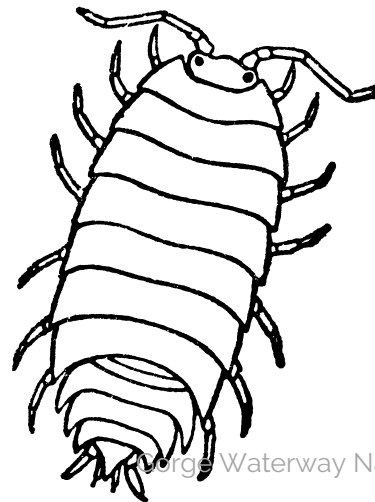

# INTERTIDAL ZONE COLOURING SHEET

Giant Green Anemone

Sea Star

Butter clam

Shore crab

Isopod